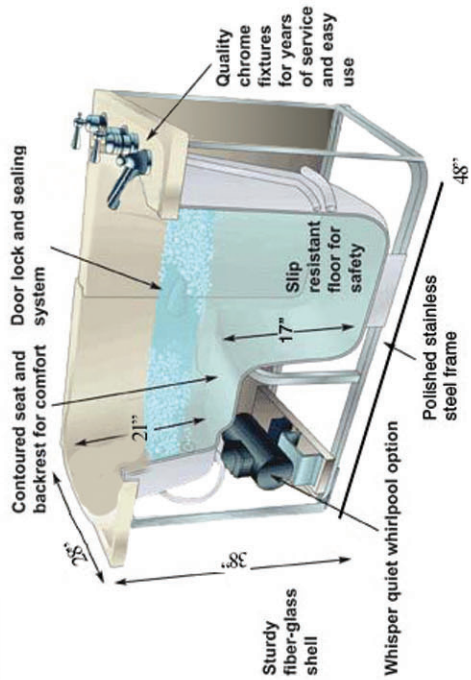

Elegance 28x48x38

Model: Elegance 28x48x38

Superior Walk In Tubs

Size: 48" long x 28" wide x 38" high

Material: Triple Gel Coated Fiberglass

Operating Capacity: 55 gallons

Colors: White and Soft Cream

Models: Left or Right hand door

Included:

- Inward swinging door
- 2 safety grab bars
- Slip-resistant tub floor
- Speed Drain for faster drain time
- Faucets and Handheld Shower
- 17" ADA compliant seat height
- Extension panel

Jetting Options:

- Combination of Air and Water Jets

Superior Walk In Tubs

Walk In Tubs

Model: Elegance 28x48x38

Model: Elegance 28x48x38

Size: 28"W x 48" L x 38" H

Weight: 225 LBS

Material: Fiberglass

Colors: White or Soft Cream

Optional Jets: Water Jets, Air Jets
Or Dual Spa

Side View

Top View

Superior Walk in Tubs

Phone: 888-668-1880

www.SuperiorWalkInTubs.com