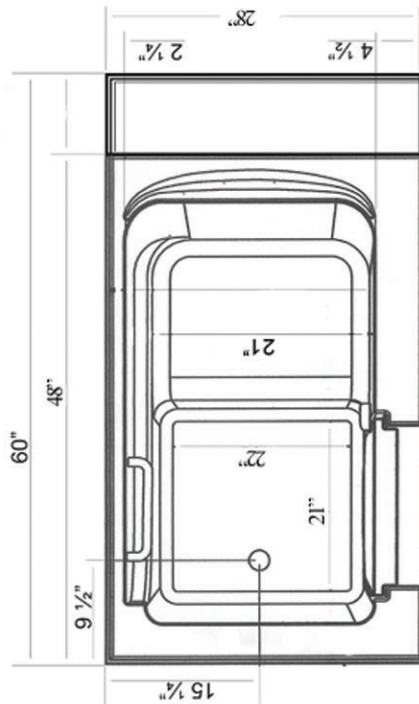

Superior Walk in Tubs

Phone: 888-668-1880

www.SuperiorWalkInTubs.com