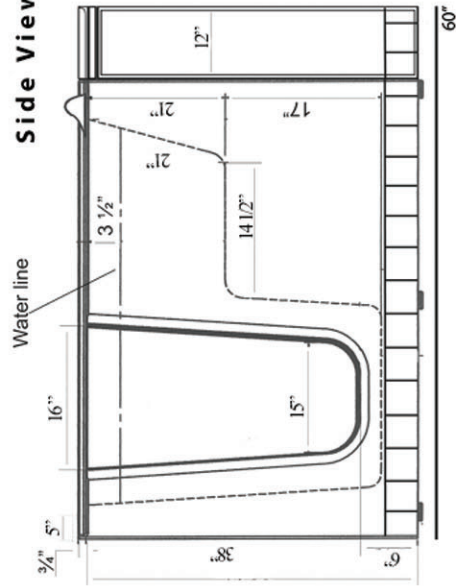

Elegance 28x48x38

Model: Elegance 28x48x38

Superior Walk In Tubs

Size: 48" long x 28" wide x 38" high

Material: Triple Gel Coated Fiberglass

Operating Capacity: 55 gallons

Colors: White and Soft Cream

Models: Left or Right hand door

Included:

- Inward swinging door
- 2 safety grab bars
- Slip-resistant tub floor
- Speed Drain for faster drain time
- Faucets and Handheld Shower
- 17" ADA compliant seat height
- Extension panel

Jetting Options:

- Combination of Air and Water Jets

Superior Walk In Tubs

Walk In Tubs

Model: Elegance 28x48x38

Model: Elegance 28x48x38

Size: 28"W x 48" L x 38" H

Weight: 225 LBS

Material: Fiberglass

Colors: White or Soft Cream

Optional Jets: Water Jets, Air Jets
Or Dual Spa

Side View

Top View

Superior Walk in Tubs

Phone: 888-668-1880

www.SuperiorWalkInTubs.com